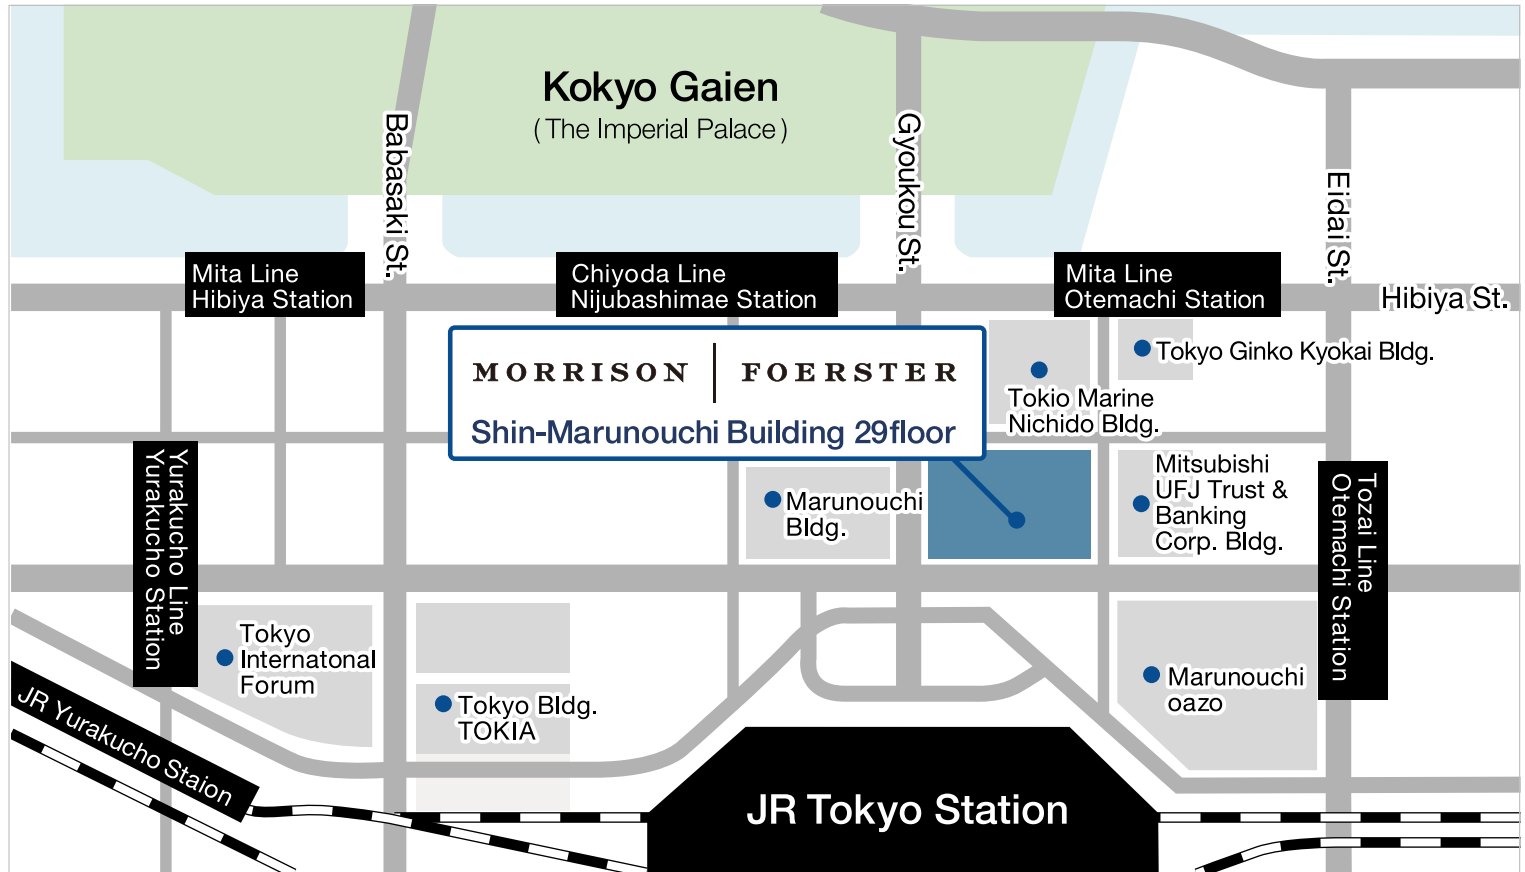

# Office Map

Shin-Marunouchi Building, 29th Floor, 5-1, Marunouchi 1-chome, Chiyoda-ku, Tokyo 100-6529

Tel: (81)3-3214-6522 Fax: (81)3-3214-6512

### JR:

Tokyo Station, Underground Marunouchi Central Ticket Gate (direct connection via underground passage)  
Tokyo Station, Marunouchi North Exit

### Subway:

Tokyo Station (Tokyo Metro Marunouchi Line, direct connection via underground passage)  
Otemachi Station (Tokyo Metro Mita Line) Exit D1  
Nijubashimae Station (Tokyo Metro Chiyoda Line) Exit 7  
Otemachi Station (Tokyo Metro Tozai Line) Exit B1  
Otemachi Station (Tokyo Metro Hanzomon Line) Exit A5